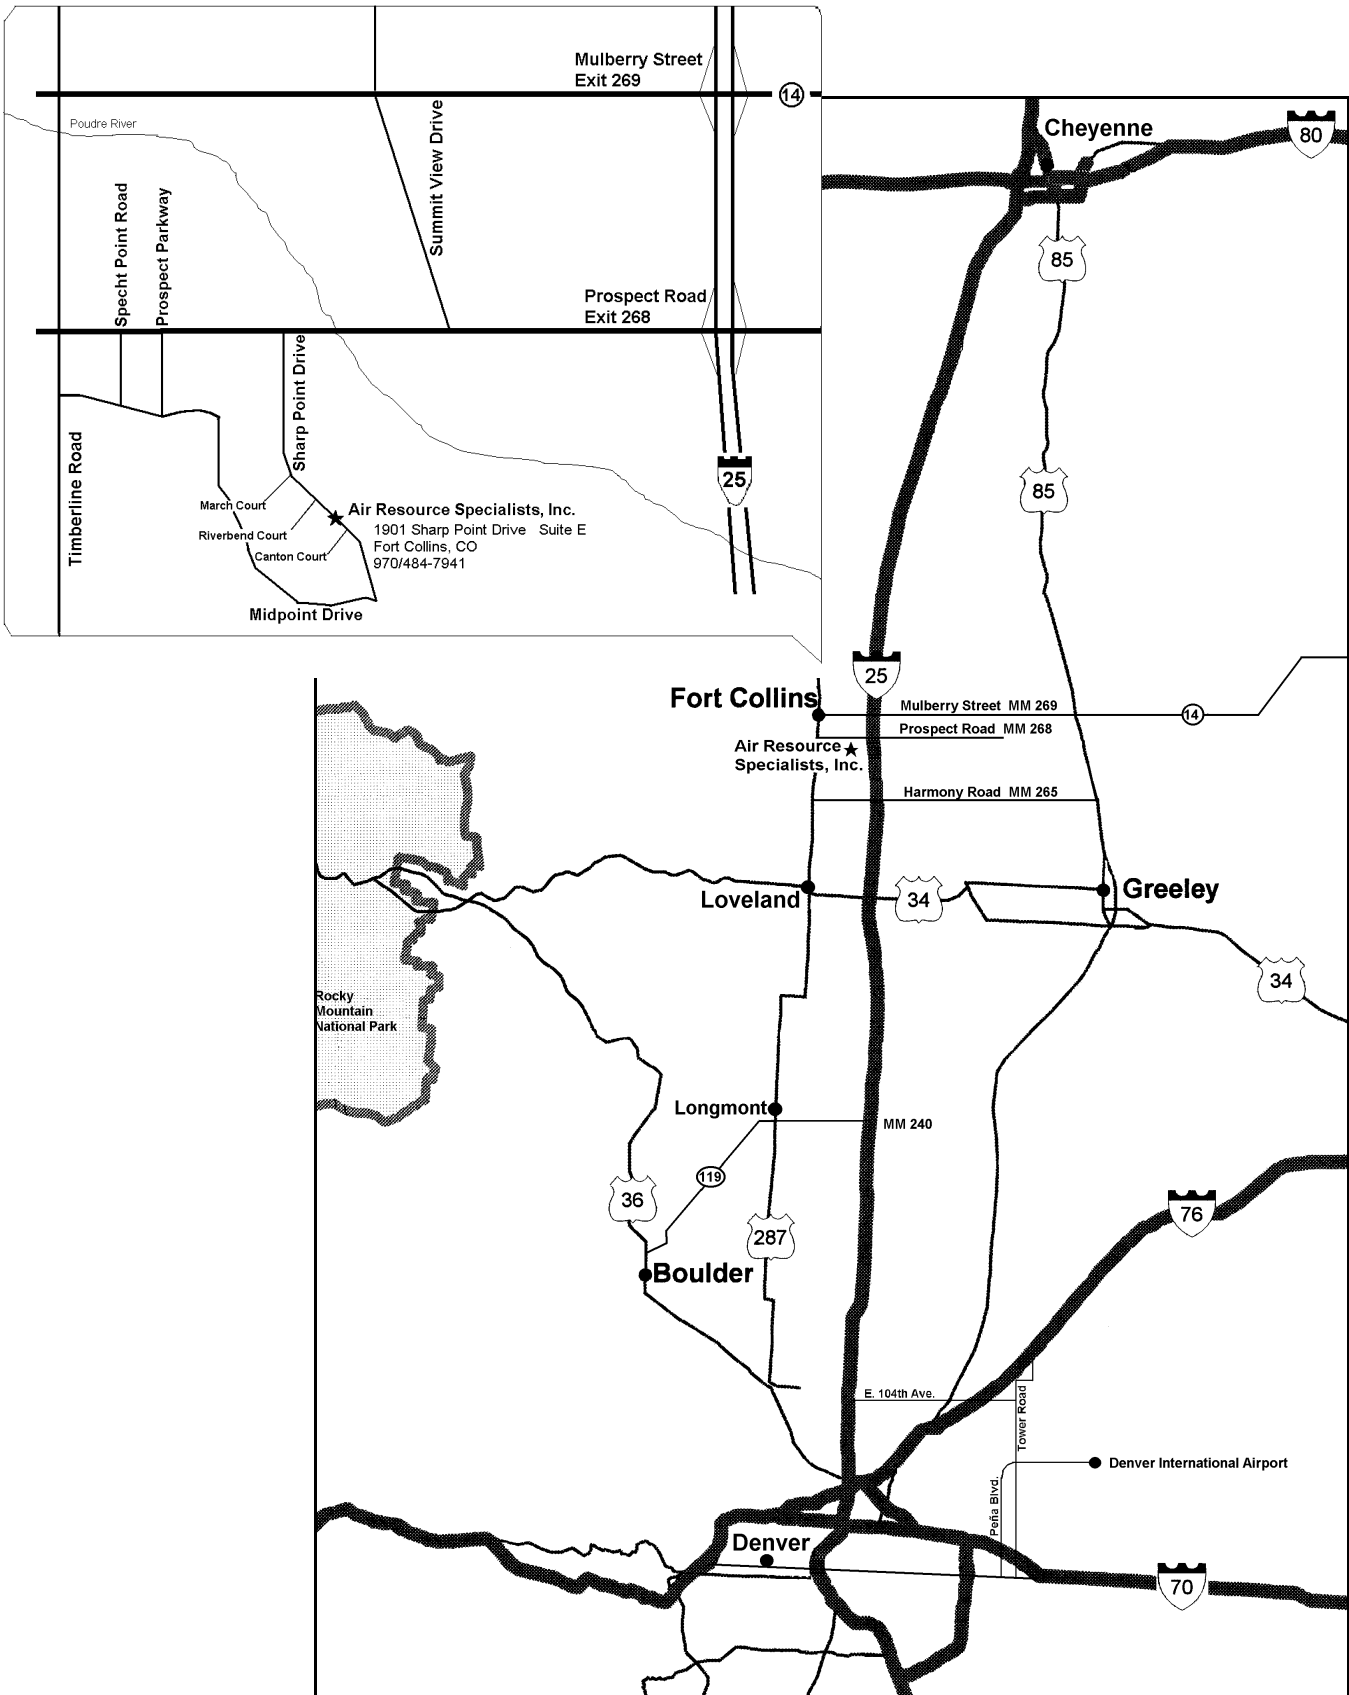

## Travel Directions to Air Resource Specialists, Inc.

From I-70, turn north onto I-25 and exit at MM 268. Travel west approx. 1.5 miles to Sharp Point Drive.  
 From I-80, turn south onto I-25 and exit at MM 268. Travel west approx. 1.5 miles to Sharp Point Drive.